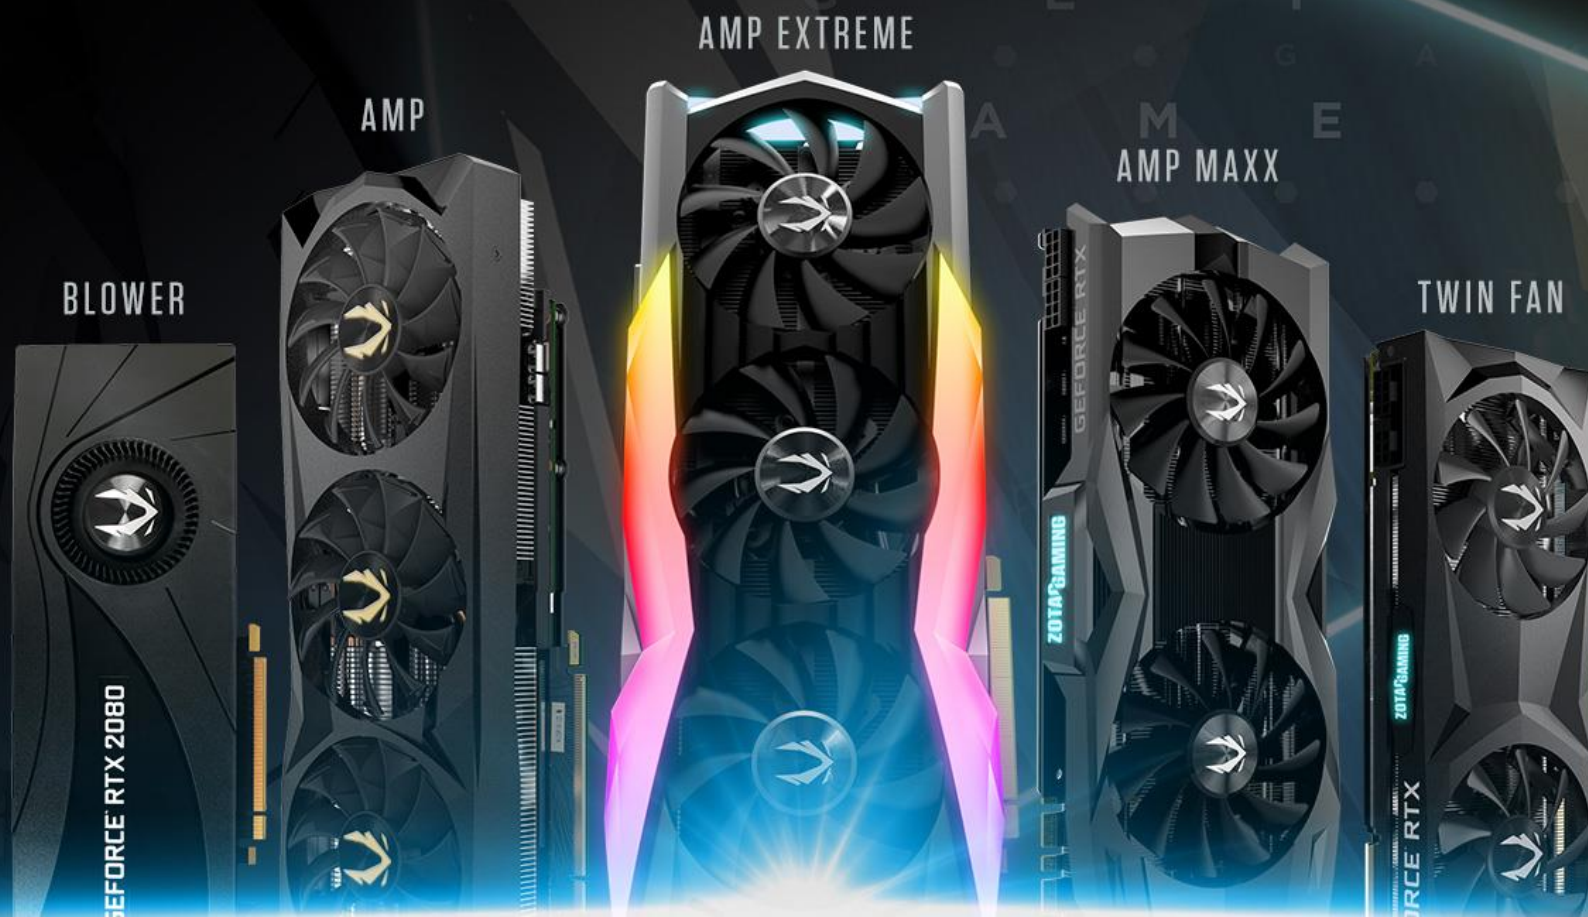

ZOTAC GAMING™

GET FAST. GAME STRONG.

A NEW GENERATION OF GEFORCE GRAPHICS CARDS