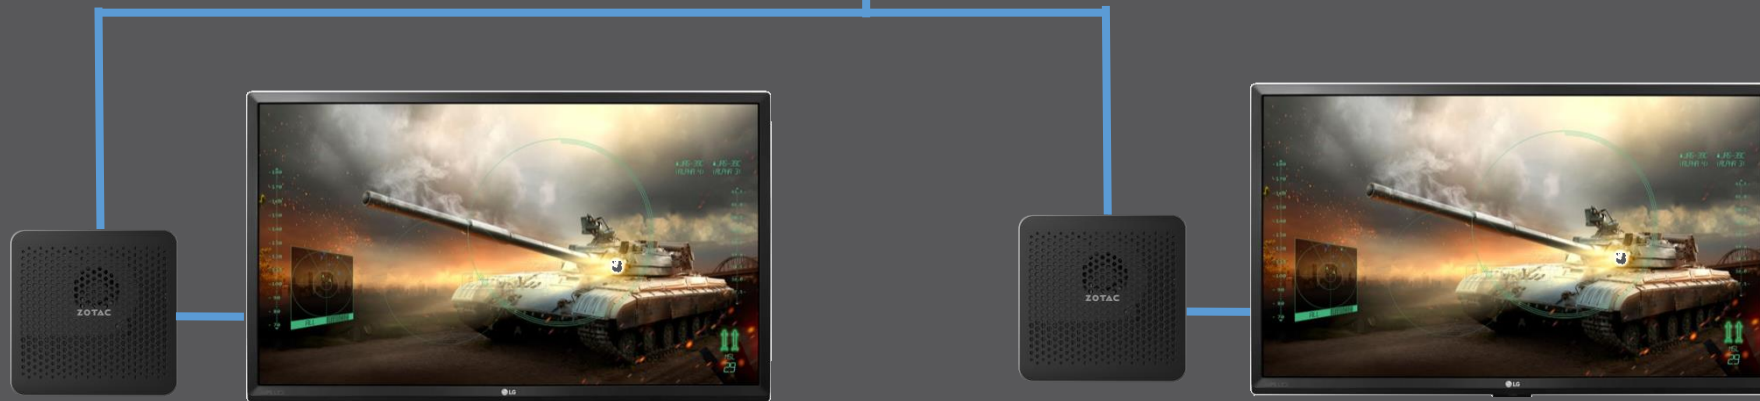

For General Gamers

- Low demand 3D effects
- Low demand of Ray Tracing effects

Local EDGE PC

Local EDGE PC